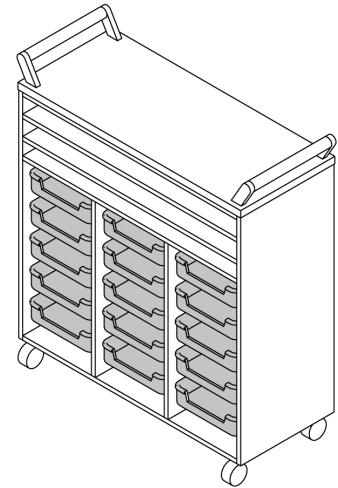

INNOSTAVIA YMPÄRISTÖJÄ
TIETEELLE JA TUTKIMUKSELLE

Device trolley O-LV3

- **Product name:** OPPILab device trolley 3
- **Product code:** O-LV3
- **Intended use:** Storage and transportation of equipment, instruments and supplies
- **Suitable for:** Comprehensive schools and upper secondary schools
- **Construction:** Laminate-faced frame, sturdy and easy to maintain
- **Width:** 1040 mm
- **Depth:** 480 mm
- **Height:** 1130 mm
- **Trays:** 15 × F1 trays – suitable for storing small equipment and components
- **Shelves:** 2 wide pull-out shelves – suitable for equipment and measuring instruments
- **Castors:** 4 castors, 2 of which are lockable
- **Push handle:** Ergonomic handle for easy trolley movement
- **Colour:** White frame with light grey trays