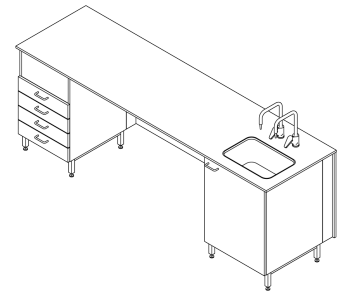

OPPILab teacher's desk O-OP

- **Product name:** OPPILab teacher's desk
- **Product code:** O-OP
- **Intended use:** Teacher's workstation for physics, chemistry, geography and biology classrooms
- **Worktop:** Acid-resistant solid laminate
- **Desk width:** 2000 / 2500 / 3000 mm
- **Desk depth:** 700 / 800 mm
- **Desk height:** 900 mm
- **Sink:** Polypropylene, 500 × 400 × 250 mm, black
- **Taps:** Mixer tap, laboratory tap (cold water)
- **Storage units:** Base cabinet 500 / 600 mm
- **Drawer unit:** 500 / 600 mm, 4 drawers
- **Safety panel:** Space reserved for a safety panel in the drawer unit
- **Front panel:** White laminate
- **Colour options:** Frame white or grey; worktop and front panel white; doors and drawer fronts white or coloured
- **Accessories:** Lock, safety panel