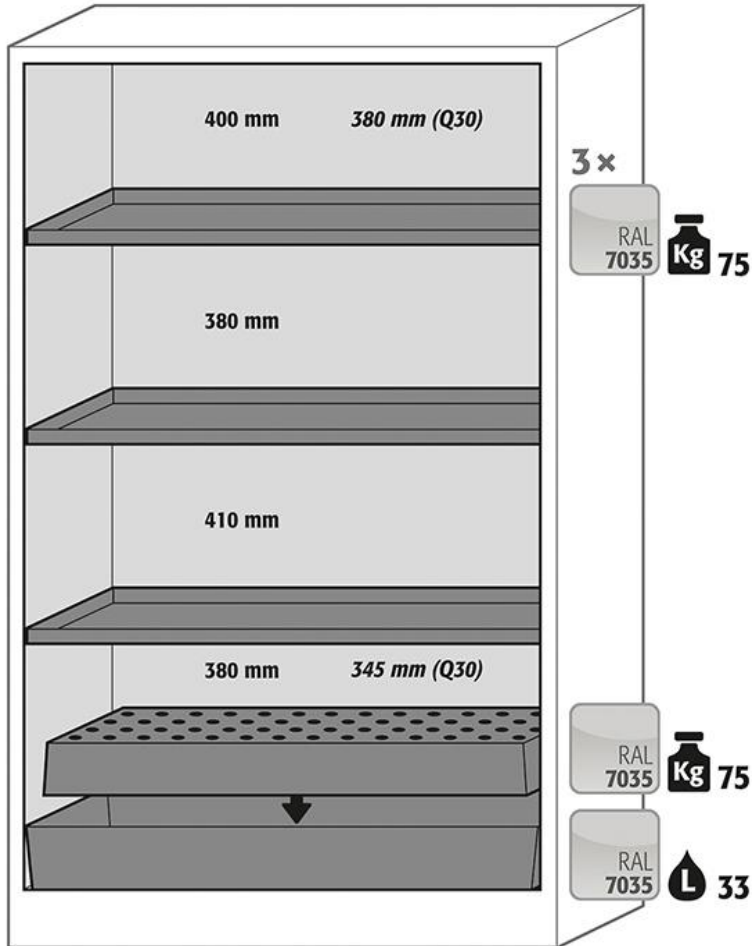

INNOSTAVIA YMPÄRISTÖJÄ
TIETEELLE JA TUTKIMUKSELLE

Explore the corresponding products

VISU KALUSTE OY

📍 Eeliksentie 6, 34870 Visuvesi, Finland

✉️ visu@visu.fi

☎️ +358 44 749 4940

🌐 visu.fi