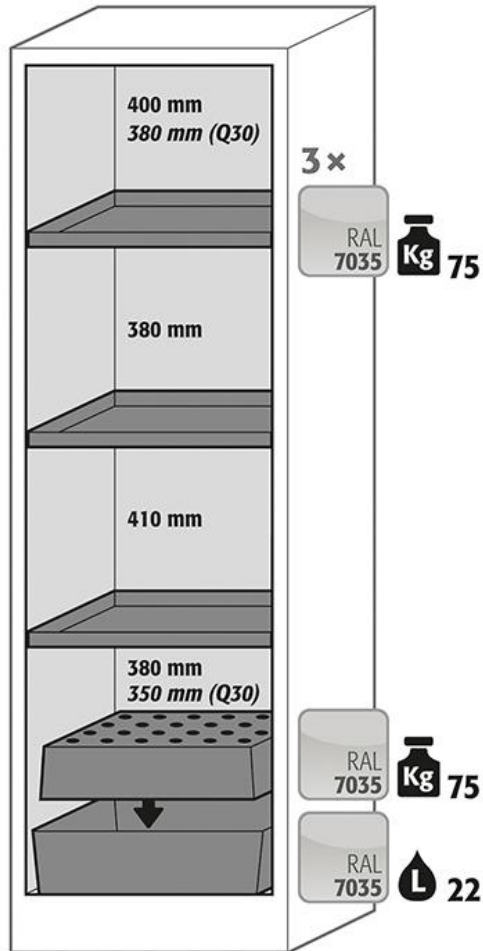

INNOSTAVIA YMPÄRISTÖJÄ
TIETEELLE JA TUTKIMUKSELLE

Explore the corresponding products

VISU KALUSTE OY

📍 Eeliksentie 6, 34870 Visuvesi, Finland

✉️ visu@visu.fi

☎️ +358 44 749 4940

🌐 visu.fi