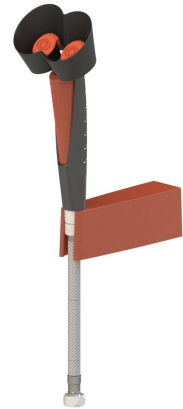

## Eye shower Duo, wall-mounted

Wall-mounted emergency shower for eye rinsing with a flexible connection hose. (Product code: BRSSS-2)

- The eye shower is very easy to use, as the flexible connection hose allows it to be positioned conveniently for the user.
- The dual-nozzle design enables safe rinsing of both eyes simultaneously.
- Protective covers on the nozzles keep them clean and ready for use in an emergency.
- A thermostat is also available to provide warm rinse water. (Product code: BRTRSS)