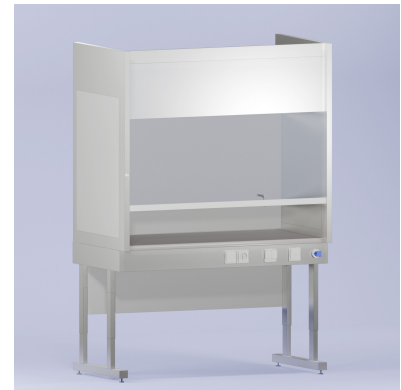

VISU Pro Standard Model 3

Worktop ceramic, optional compressed air tap, polypropylene interior, vertical sash

VISU Pro Fume cupboard enables the safe processing of harmful materials and gases.

- **High quality** - Materials for professional use and finished design, almost maintenance-free.
- **Ergonomic** - Clear and optimal design of details.
- **Space saving** - The largest interior volume of the collection in relation to the external dimensions.
- **Safe** - The air suction is on the full width of the fume cupboard on upper and lower edge of the inner back wall.
- **Ecological** - Designed and manufactured responsibly in Finland, made to last for decades.

Product information

Standard widths	1200, 1500 and 1800 mm
Worktop depth	600 and 800 mm
Total depth	730 and 930 mm
Total height	2680 mm when 1-part sash totally opened
Worktop height adjustment	Manual 750-900 mm, set to 900 mm
Worktop material	Ceramic
Side walls and back panel material	Polypropylene
Front sash	Vertical laminated glass
Frame	Powder coated steel
Ductwork	High-pressure laminate + back panel material
Standards	According to SFS-EN 14175-2 : 2003 safety features: lift limiter in the front sash, set to 500 mm. Sash emergency brake.
Sockets	IP44, 2-socket outlet, 1 pcs
Air flow control	0-1 control switch for ventilation (building services)

VISU KALUSTE OY

 Eeliksentie 6, 34870 Visuvesi, Finland

 visu@visu.fi

 +358 44 749 4940

 visu.fi

INNOSTAVIA YMPÄRISTÖJÄ
TIETEELLE JA TUTKIMUKSELLE

Tap (optional)	Compressed air (CA) tap, control valve in front panel.
Residual current device	Included

Additional technical information

The technical properties depend on the fume cupboard width.

Widths, [mm]	1200	1500	1800	
Internal work area widths, [mm]	1130	1430	1730	
Air volume, [l/s]	170	215	260	Sash opened 300 mm, 0.5 m/s inflow, pressure drop 100 Pa.
Standard lights, led W (lumen)	15(1425)	19(2028)	19(2028)	
Ventilation connection, [mm]	200	250	2×200 (cc 900 mm)	