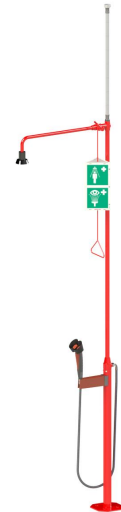

## Body and eye shower, floor-mounted

Floor-mounted body and eye shower with exposed inlet hose. (Product code: BRVSSL-600)

- The combination shower allows rinsing of both the body and eyes, either separately or simultaneously.
- Its simple and streamlined design ensures very easy use.
- The eye shower is extremely user-friendly, as the flexible connection hose allows it to be lifted to a convenient position for the user.
- The dual-nozzle eye shower enables safe rinsing of both eyes at the same time.
- Protective covers on the eye shower nozzles keep them clean and ready for emergency use.
- The pipe material is suitable for potable water systems, allowing direct connection to the building's water pipes.
- The exposed flexible 700 mm inlet hose makes installation straightforward.
- A thermostat is available to provide warm rinse water. (Product code: BRTRVS)
- The purchaser is responsible for necessary waterproofing and drainage.